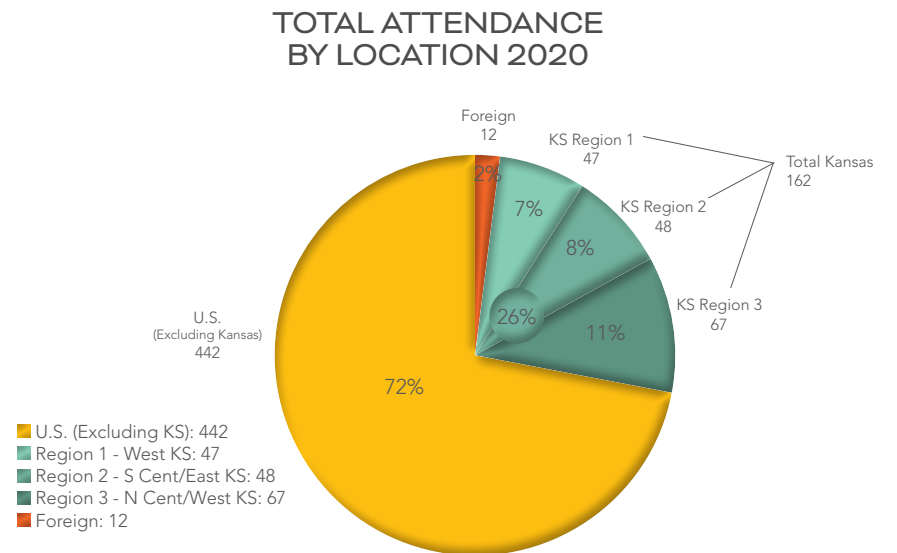

## 2020 STATES REPRESENTED (including DC and Puerto Rico)

## FOUNDATION ASSETS 2020 265 Foundations includes DC, Puerto Rico and all participating countries