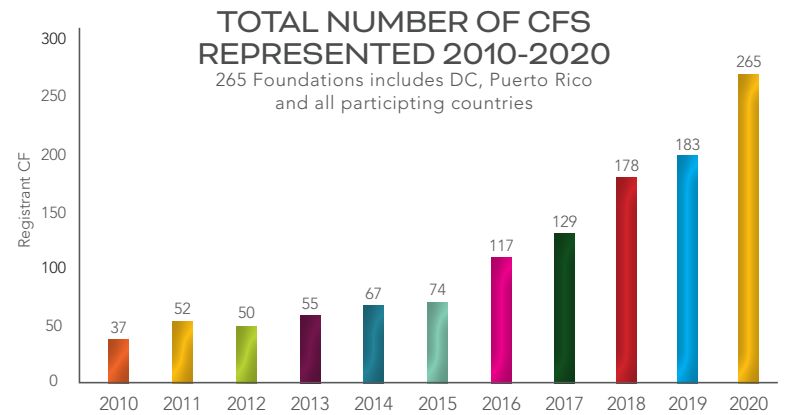

# CONFERENCE STATISTICS

## 2020 STATES REPRESENTED (including DC and Puerto Rico)

## FOUNDATION ASSETS 2020 265 Foundations includes DC, Puerto Rico and all participating countries