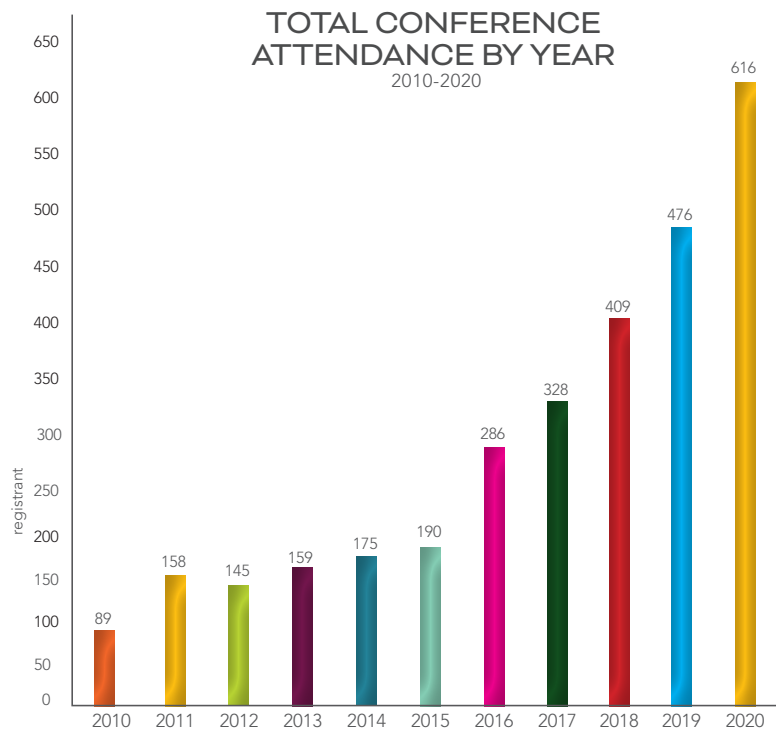

## 2020 STATES REPRESENTED (including DC and Puerto Rico)

## FOUNDATION ASSETS 2020 265 Foundations includes DC, Puerto Rico and all participating countries